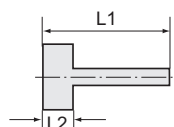

Einschraubschlauchtüllen

Messing vernickelt

PLUS

MSN239R1404

Einschraubschlauchtülle mit Außengewinde konisch

Artikel Nr.	Typen Nr.	Gewinde	für Schlauch mm	Betriebs-temperatur max. °C	L1 mm	L2 mm	SW mm
134199	MSN239R3809	R 3/8	LW 9	150	42,0	11,0	19
134200	MSN239R3810	R 3/8	LW 10	150	44,0	11,0	19
134201	MSN239R3812	R 3/8	LW 12	150	44,0	11,0	19
134202	MSN239R3813	R 3/8	LW 13	150	44,0	11,0	19
134203	MSN239R1206	R 1/2	LW 6	150	46,0	14,0	24
134204	MSN239R1208	R 1/2	LW 8	150	46,0	14,0	24
134205	MSN239R1209	R 1/2	LW 9	150	46,0	14,0	24
134206	MSN239R1210	R 1/2	LW 10	150	48,0	14,0	24
134207	MSN239R1212	R 1/2	LW 12	150	48,0	14,0	24
134208	MSN239R1213	R 1/2	LW 13	150	48,0	14,0	24
134209	MSN239R1216	R 1/2	LW 16	150	52,0	14,0	24
134210	MSN239R1219	R 1/2	LW 19	150	52,0	14,0	24
134211	MSN239R3409	R 3/4	LW 9	150	48,0	16,0	32
134212	MSN239R3413	R 3/4	LW 13	150	50,0	16,0	32
134213	MSN239R3416	R 3/4	LW 16	150	54,0	16,0	32
134214	MSN239R3419	R 3/4	LW 19	150	54,0	16,0	32
134215	MSN239R3425	R 3/4	LW 25	150	61,0	16,0	32
134216	MSN239R119	R 1	LW 19	150	56,0	18,0	36
134217	MSN239R125	R 1	LW 25	150	63,0	18,0	36
134218	MSN239R132	R 1	LW 32	150	63,0	18,0	36
134219	MSN239R11432	R 1 1/4	LW 32	150	66,0	20,0	44
134220	MSN239R11438	R 1 1/4	LW 38	150	73,0	20,0	44
134221	MSN239R11232	R 1 1/2	LW 32	150	72,0	20,0	55
134222	MSN239R11238	R 1 1/2	LW 38	150	74,0	20,0	55
134223	MSN239R11250	R 1 1/2	LW 50	150	74,0	20,0	55
134224	MSN239R250	R 2	LW 50	150	79,0	25,0	70